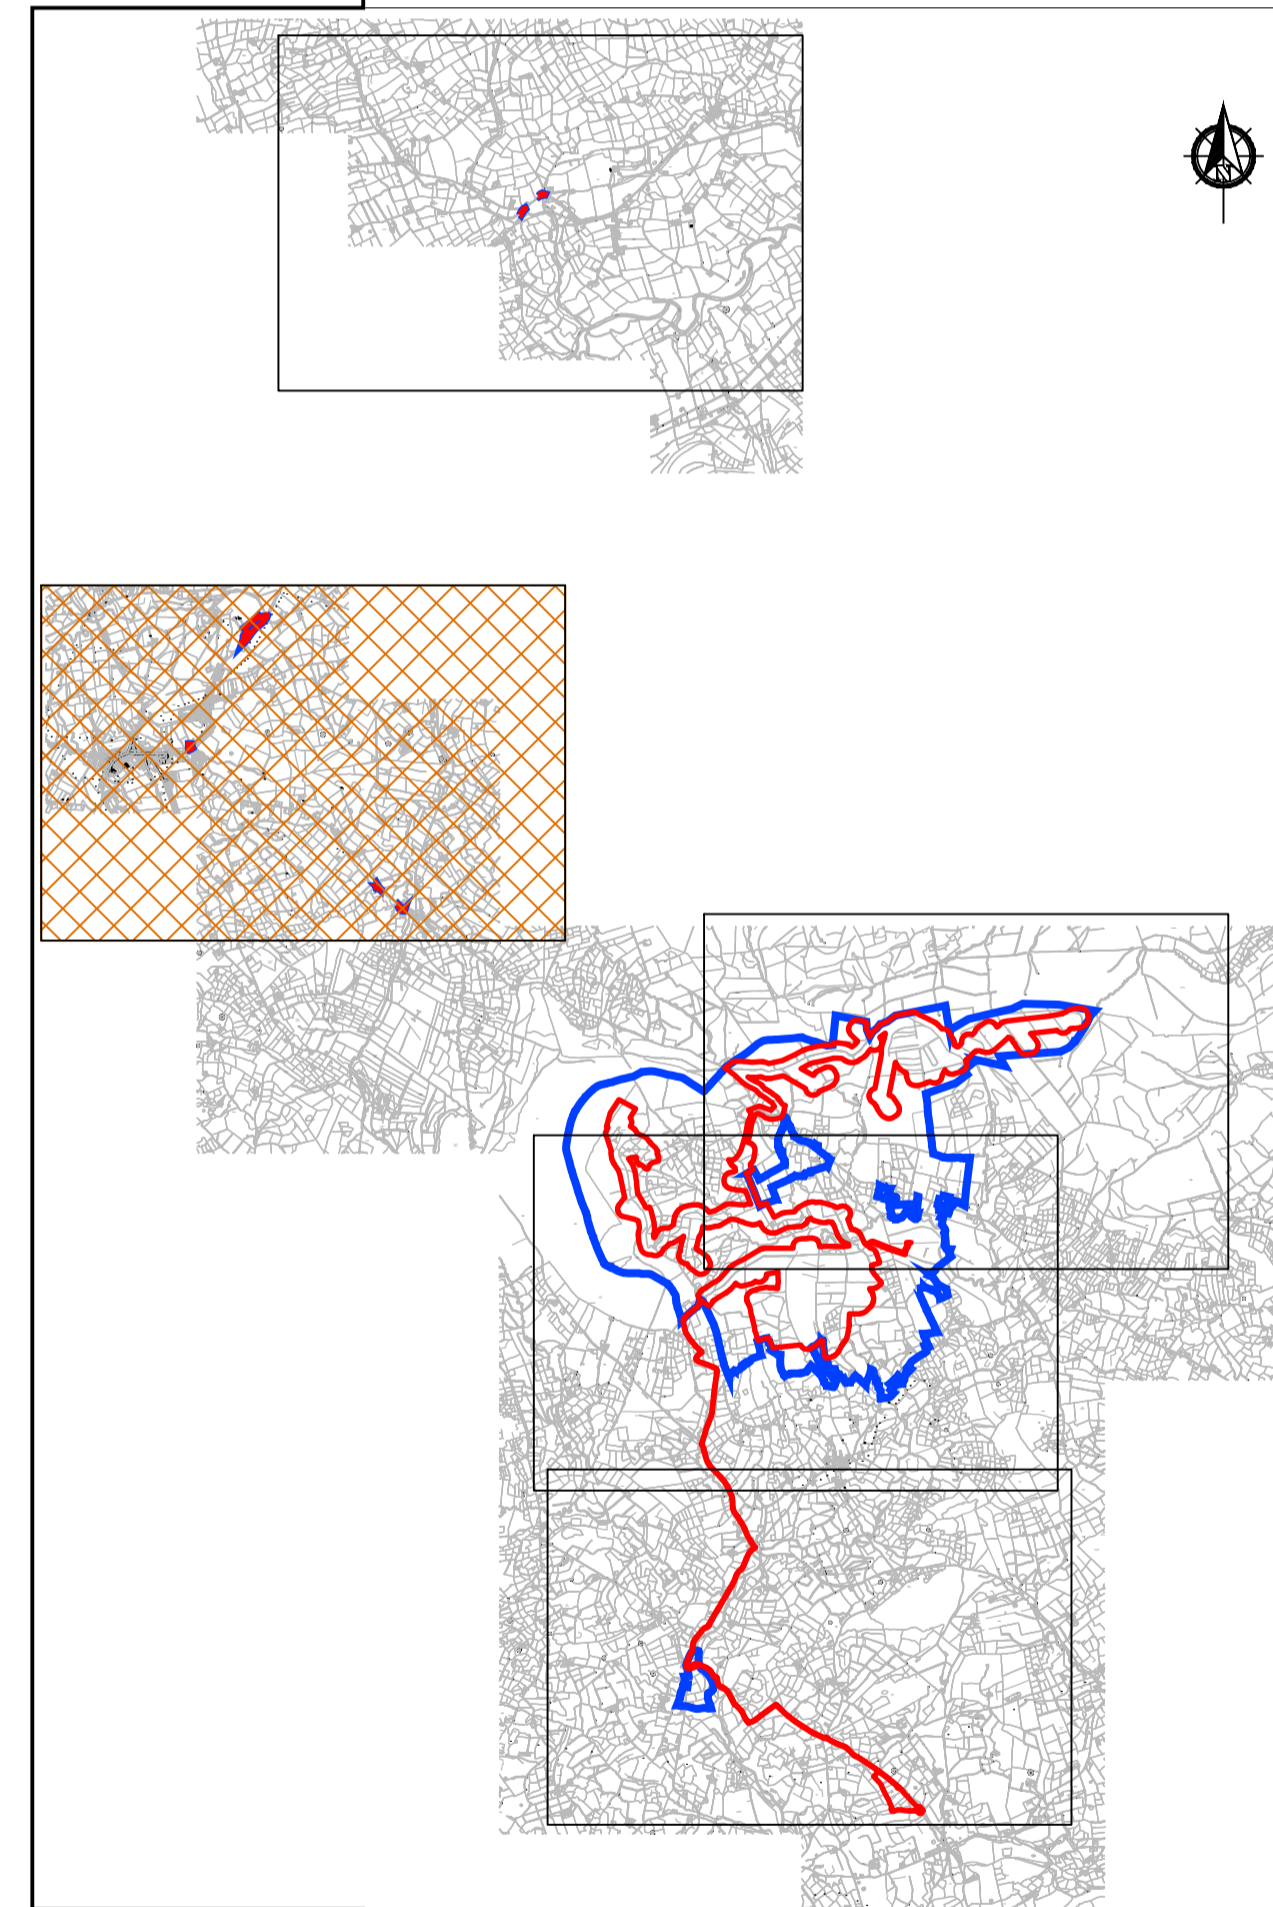

Legend
 — Planning Boundary
 — Property Boundary

KEY PLAN
 Scale 1:100000

If Applicable : Ordnance Survey Ireland Licence No. EN 0001220 © Ordnance Survey Ireland and Government of Ireland
 OSI-6186,6140, Cork-40-48-49-59-60

Rev.	Description	App By	Date
A	ISSUE FOR APPROVAL	JH	22.12.21
B	ISSUE FOR PLANNING	JH	24.01.22

PROJECT	BALLINAGREE WIND FARM		
SHEET	1:10000 SITE NOTICE LOCATIONS SHEET 4 OF 5		

CLIENT	BALLINAGREE WIND DAC		
Date	22.12.21	Project number	P2114
Drawn by	NS	Drawing Number	P2114-0100-0042
Checked by	TB	Scale (@ A1-)	1:10000
Rev	B		